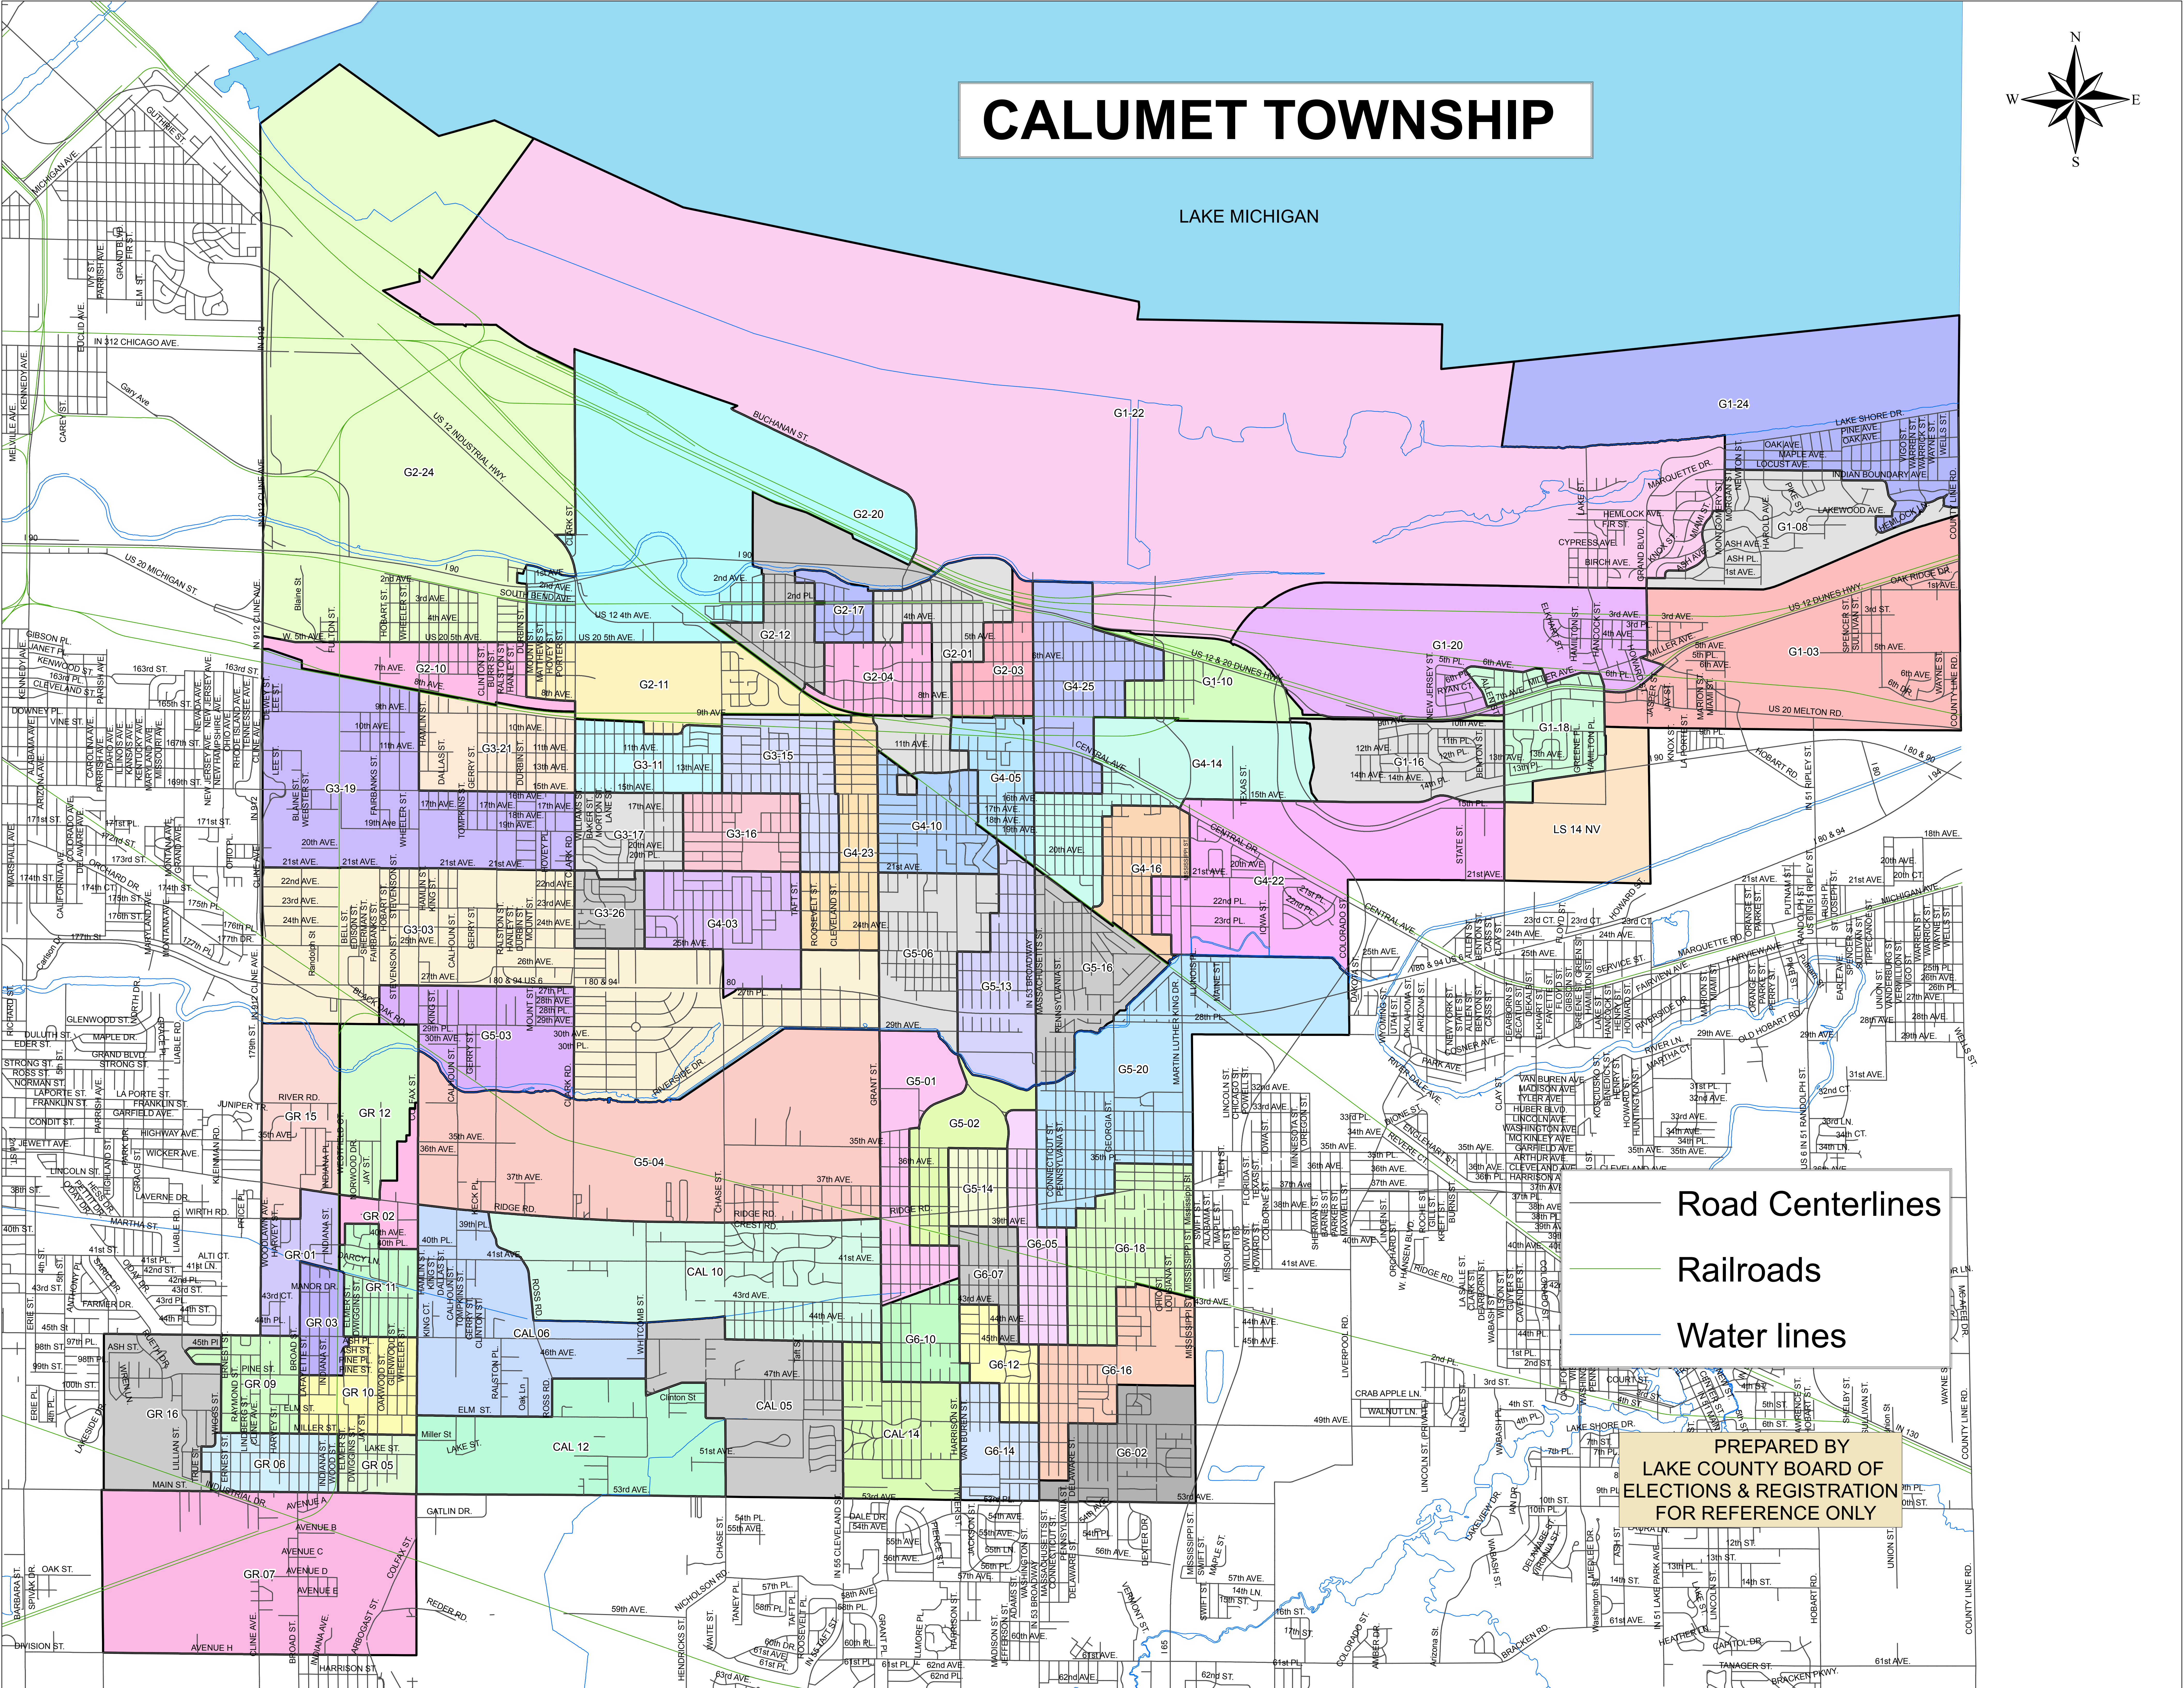

CALUMET TOWNSHIP

LAKE MICHIGAN

- Road Centerlines
- Railroads
- Water lines

PREPARED BY
LAKE COUNTY BOARD OF
ELECTIONS & REGISTRATION
FOR REFERENCE ONLY