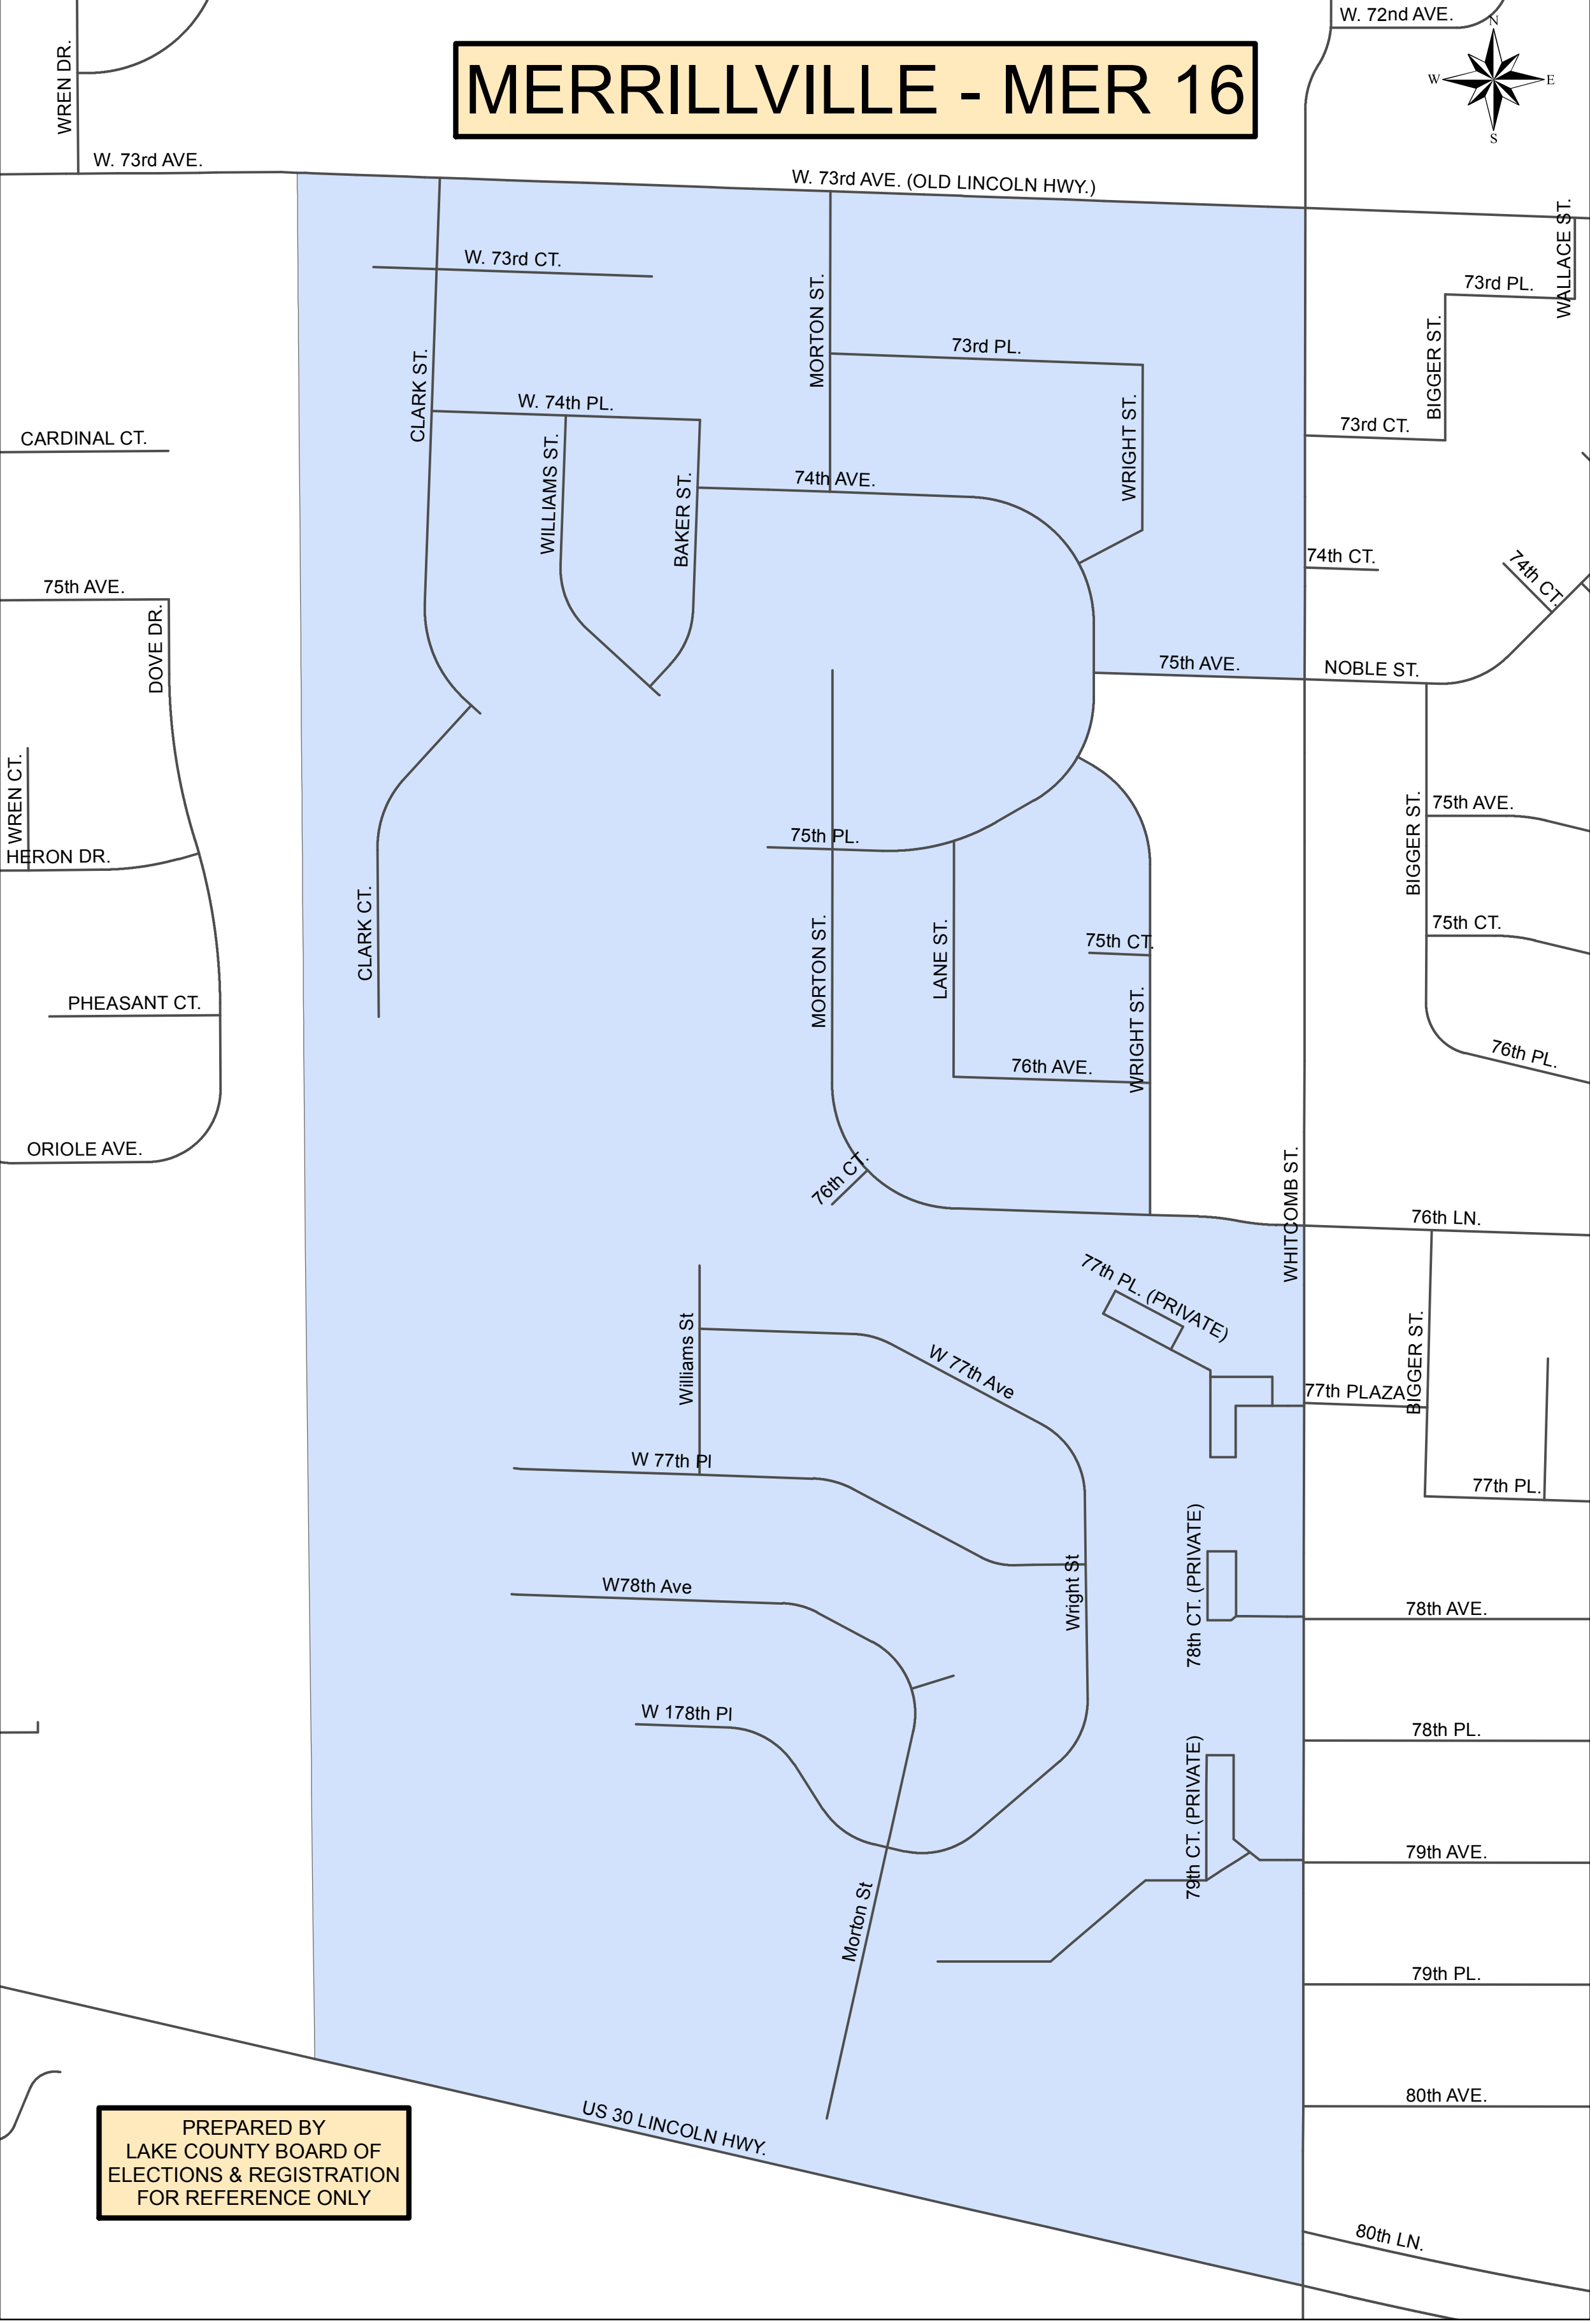

MERRILLVILLE - MER 16

PREPARED BY
LAKE COUNTY BOARD OF
ELECTIONS & REGISTRATION
FOR REFERENCE ONLY