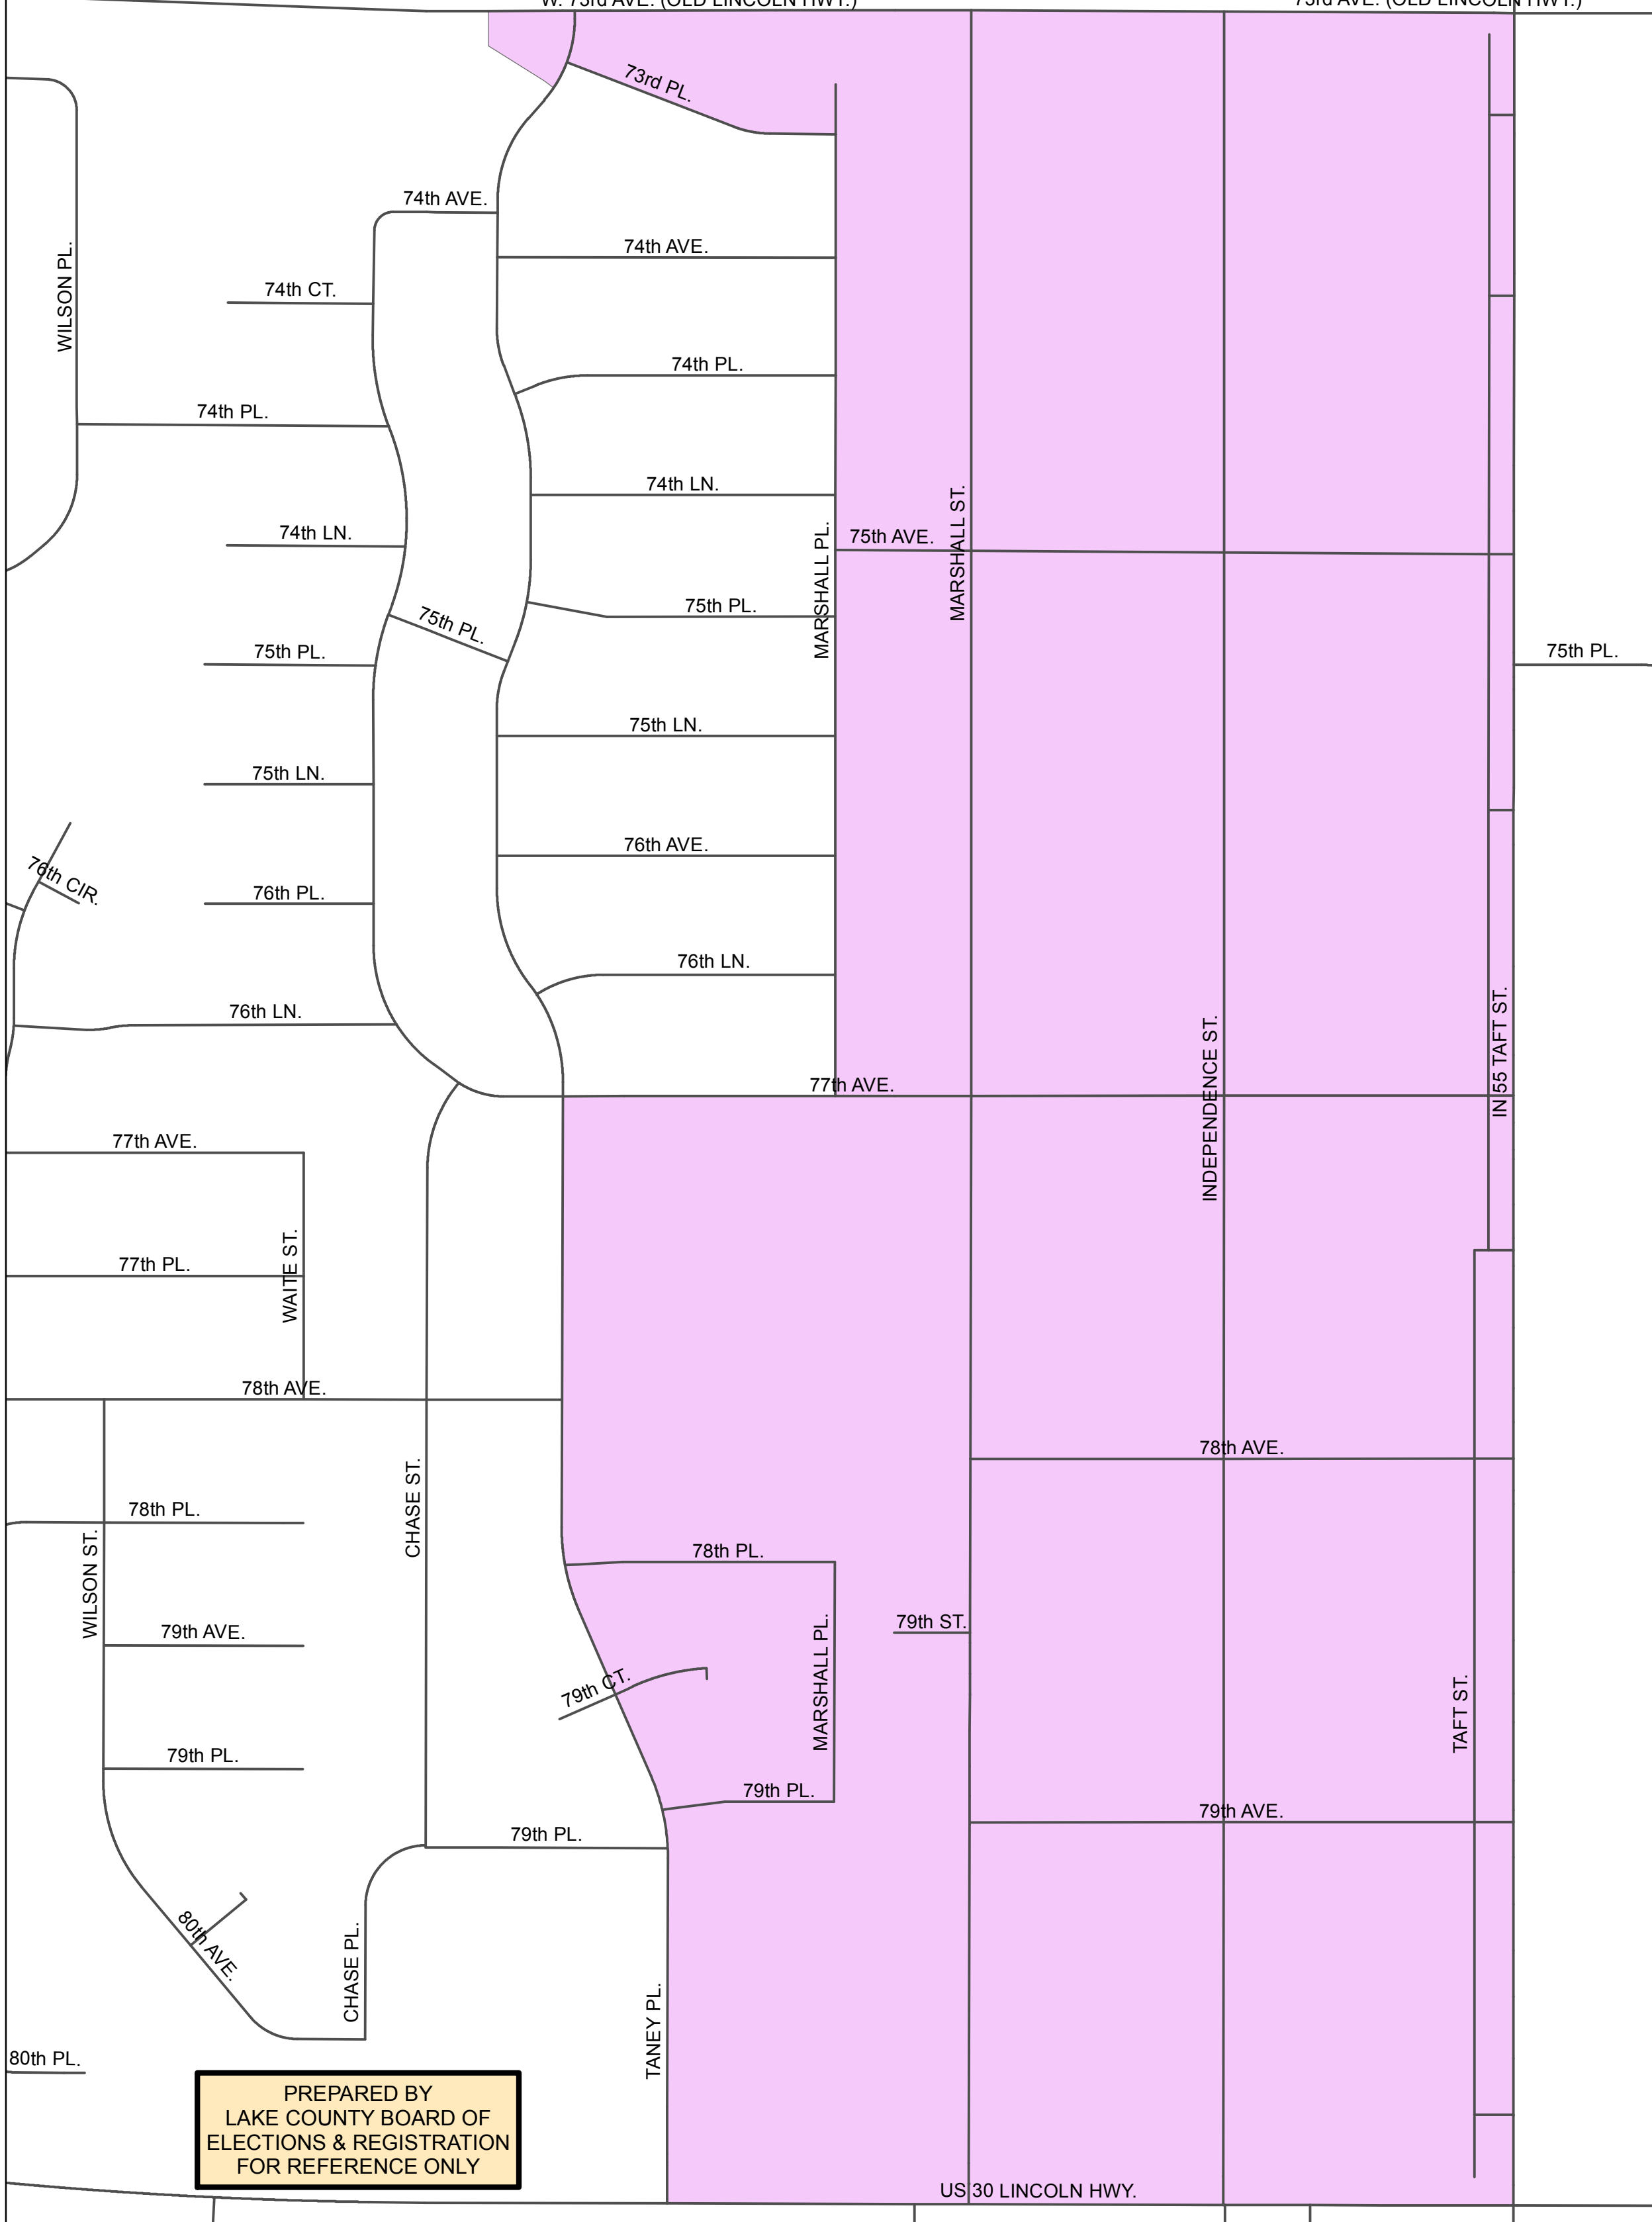

# MERRILLVILLE - MER 02

W. 73rd AVE. (OLD LINCOLN HWY.)

73rd AVE. (OLD LINCOLN HWY.)

PREPARED BY  
LAKE COUNTY BOARD OF  
ELECTIONS & REGISTRATION  
FOR REFERENCE ONLY

W. 81st AVE.

W. 81st AVE.

W. 81st AVE.

US 30 LINCOLN HWY.