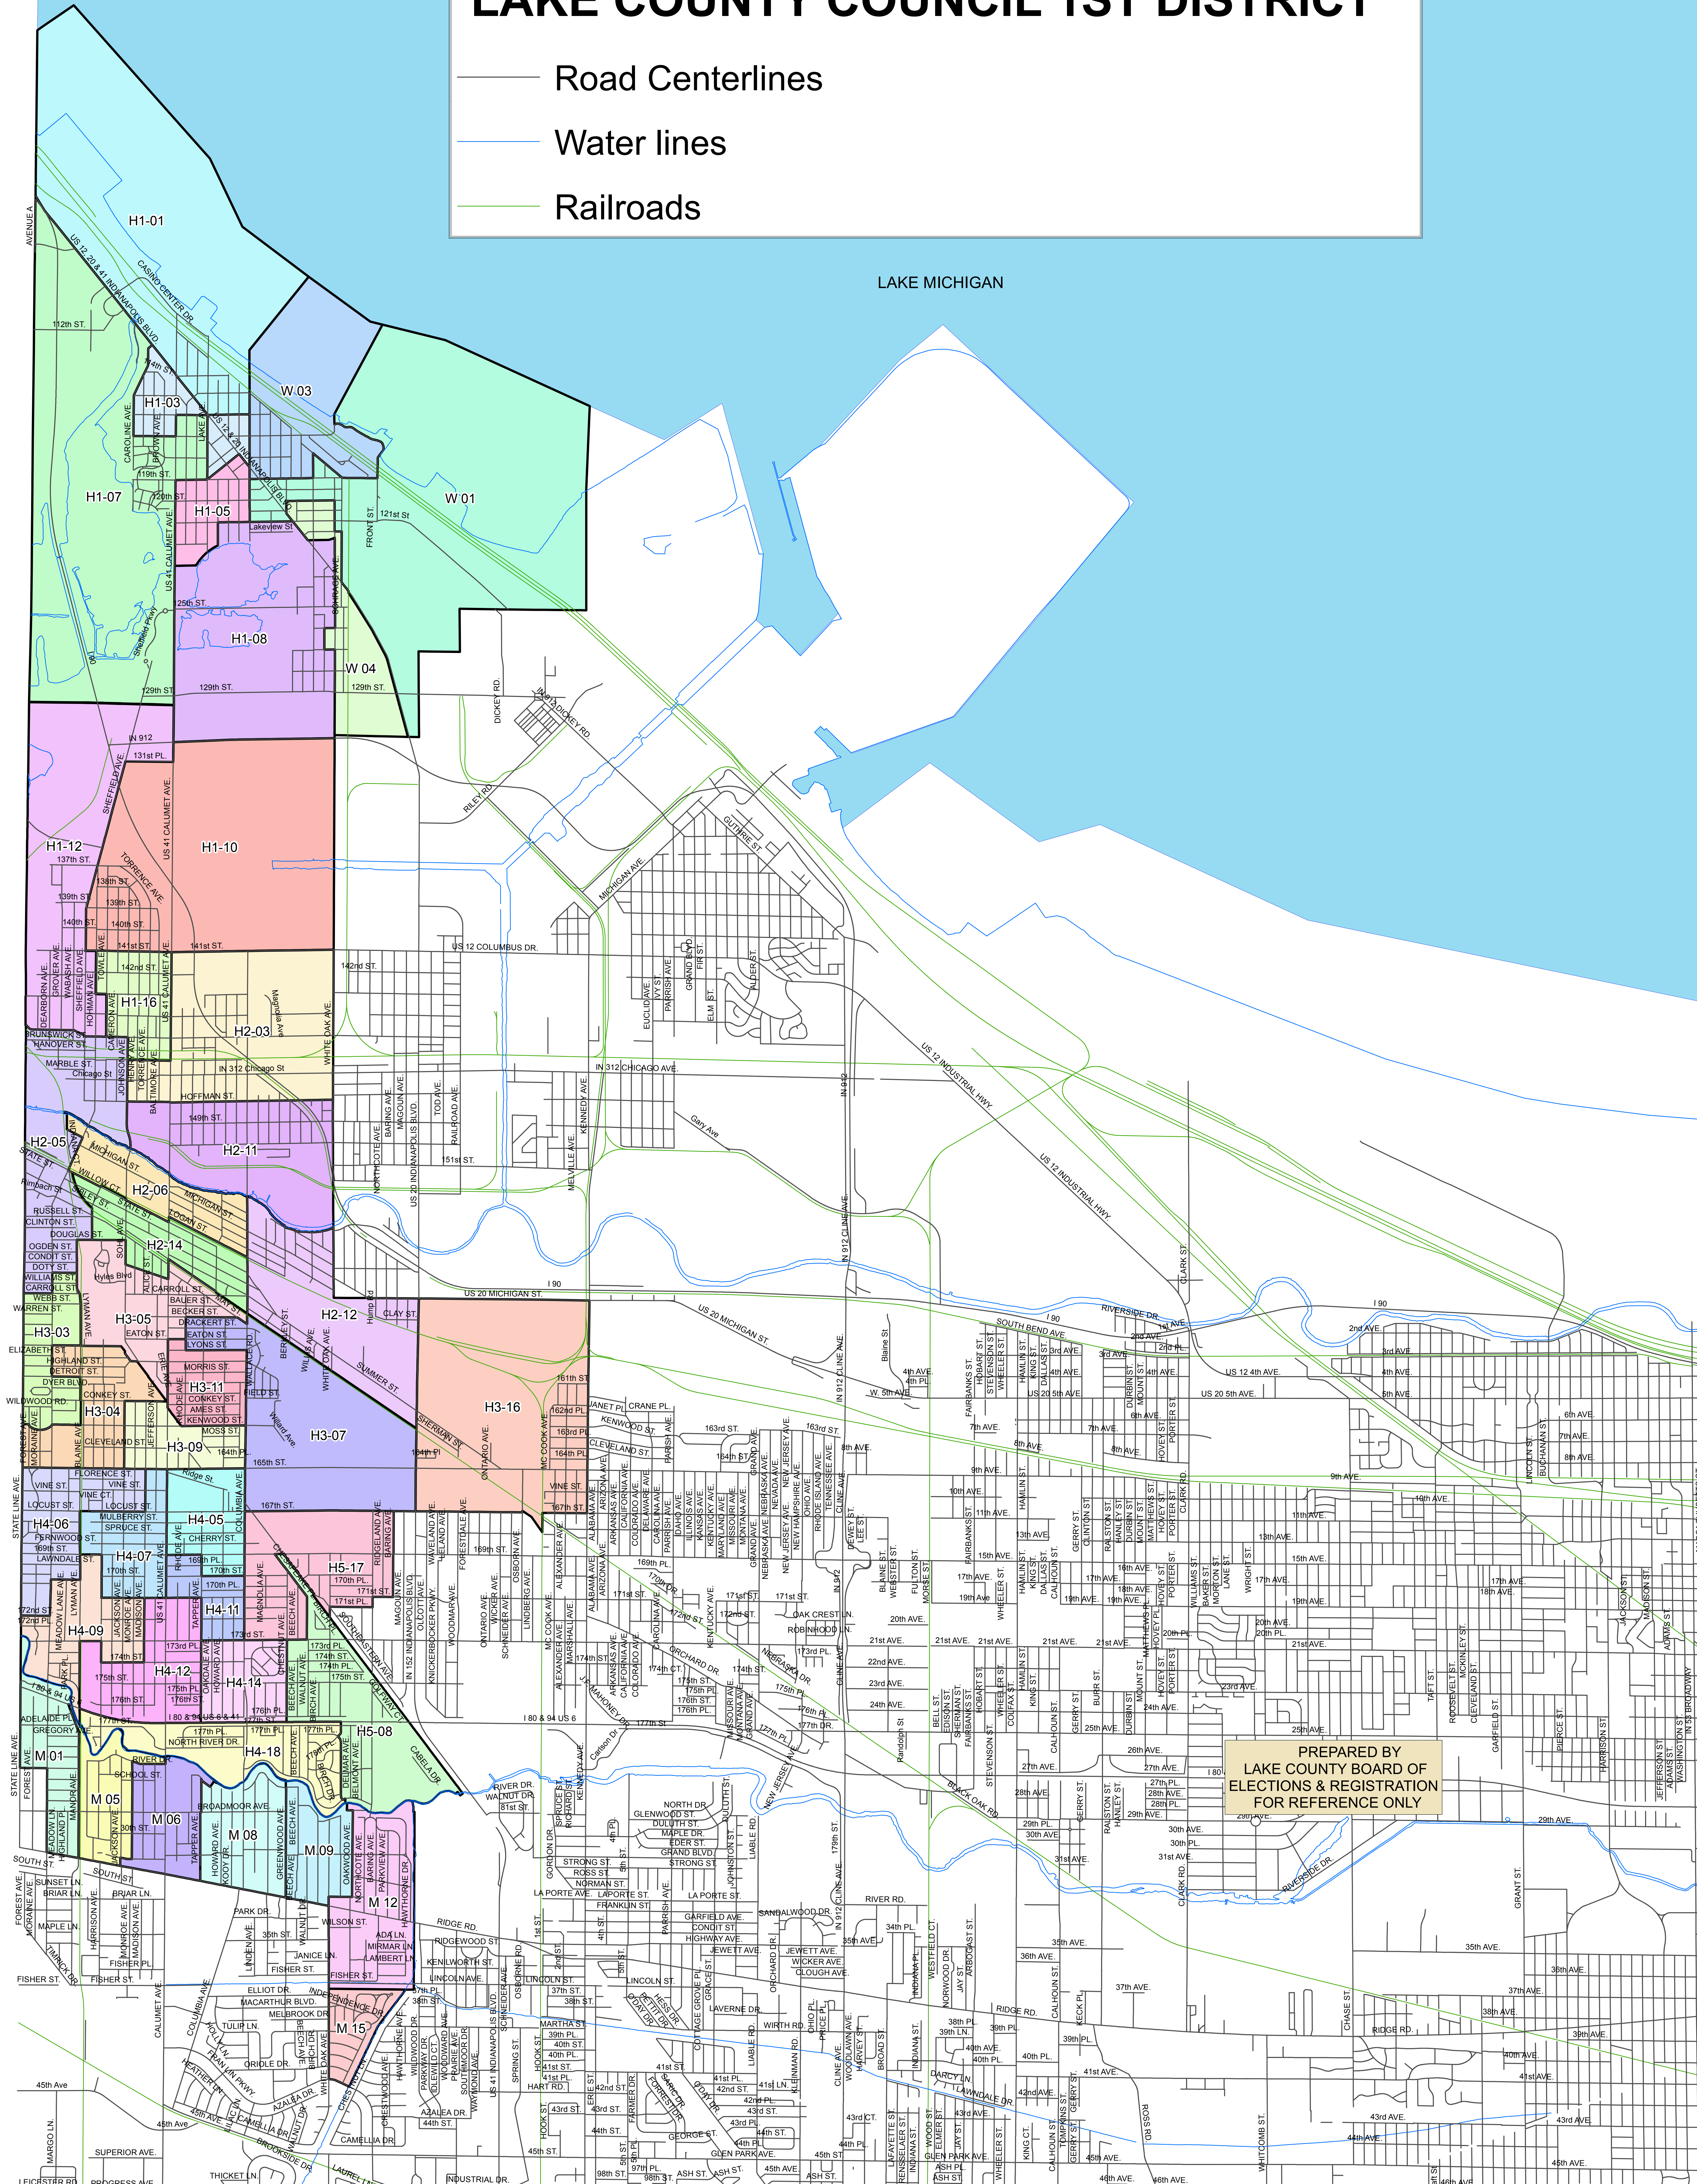

LAKE COUNTY COUNCIL 1ST DISTRICT

- Road Centerlines
- Water lines
- Railroads

LAKE MICHIGAN

PREPARED BY
LAKE COUNTY BOARD OF
ELECTIONS & REGISTRATION
FOR REFERENCE ONLY