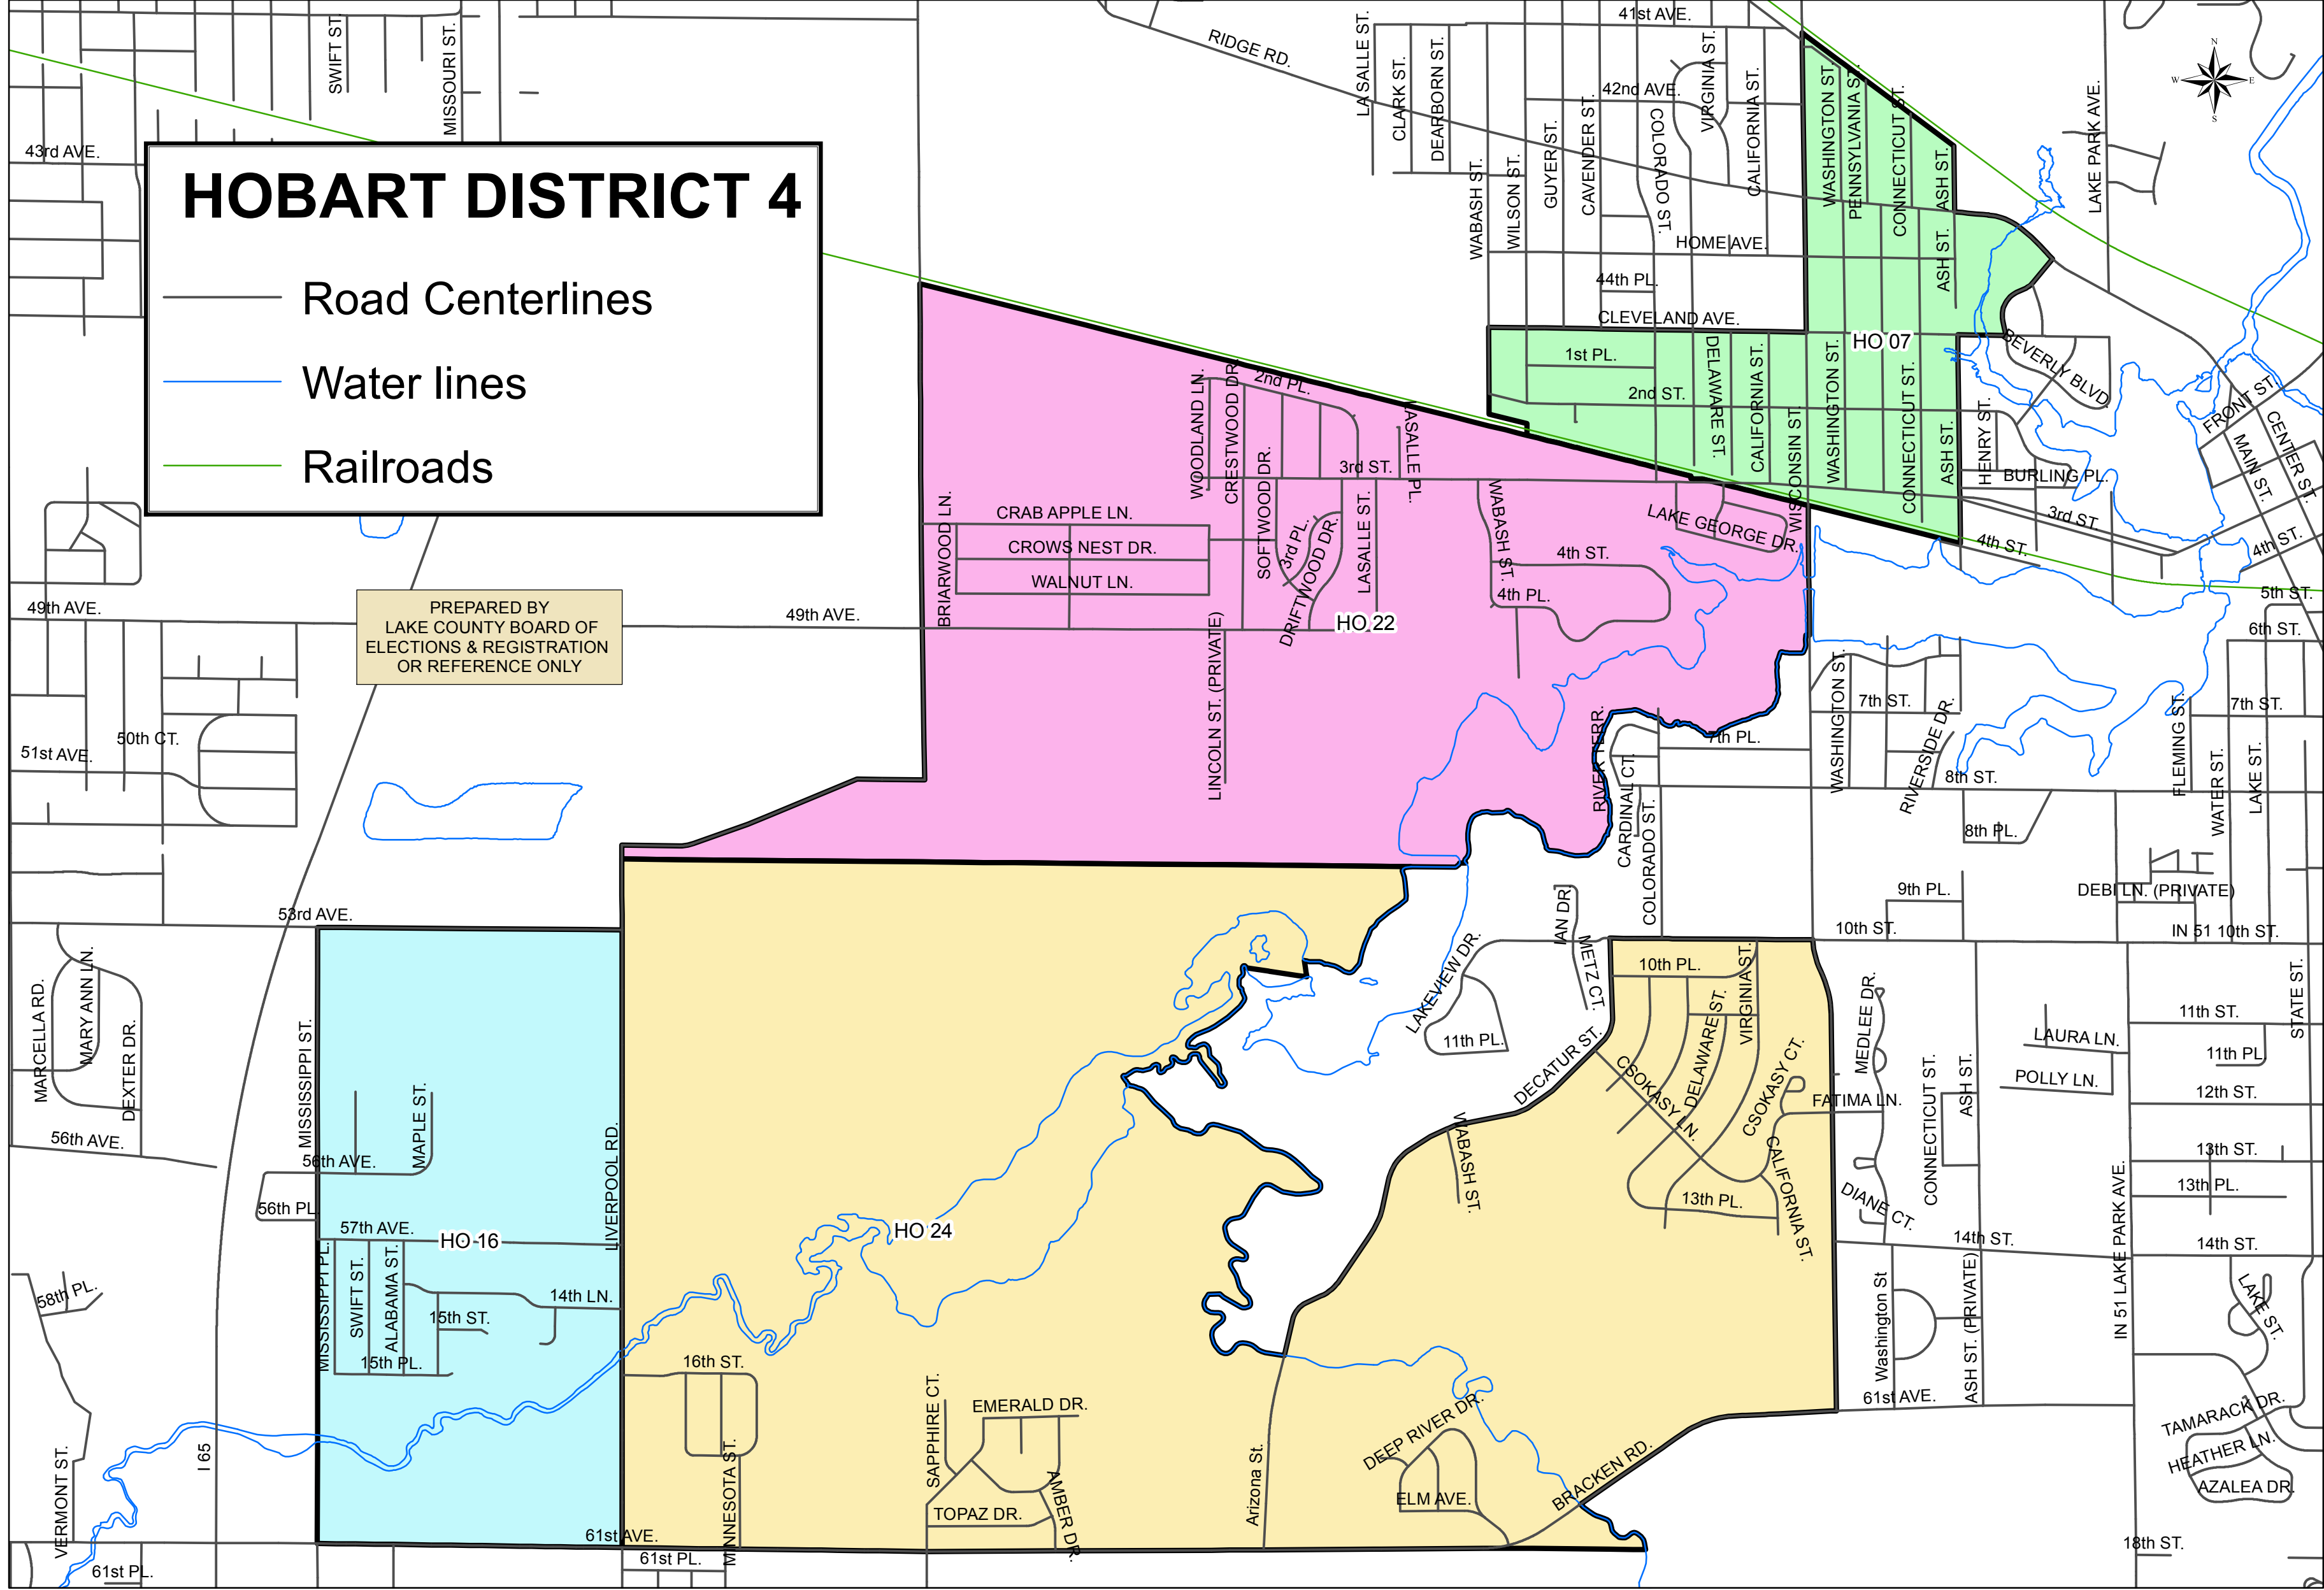

HOBART DISTRICT 4

- Road Centerlines
- Water lines
- Railroads

PREPARED BY
LAKE COUNTY BOARD OF
ELECTIONS & REGISTRATION
OR REFERENCE ONLY

43rd AVE.

49th AVE.

51st AVE.

53rd AVE.

56th AVE.

58th PL.

61st PL.

49th AVE.

53rd AVE.

56th AVE.

57th AVE.

14th LN.

61st AVE.

61st PL.

49th AVE.

HO 24

HO 22

HO 07

HO 16

SWIFT ST.
MISSOURI ST.

RIDGE RD.
LASALLE ST.
CLARK ST.
DEARBORN ST.
WABASH ST.
WILSON ST.
GUYER ST.
CAVENDER ST.
41st AVE.
42nd AVE.
COLORADO ST.
HOMER AVE.
VIRGINIA ST.
CALIFORNIA ST.
WASHINGTON ST.
PENNSYLVANIA ST.
CONNECTICUT ST.
ASH ST.

WASHINGTON ST.
RIVERSIDE DR.
7th ST.
8th ST.
8th PL.
WASHINGTON ST.
RIVERSIDE DR.
7th ST.
8th ST.
8th PL.

LAKEHEW DR.
DECATUR ST.
10th PL.
11th PL.
LAKESHORE DR.
DECATUR ST.
10th PL.
11th PL.

WABASH ST.
DECATUR ST.
10th PL.
11th PL.
WABASH ST.
DECATUR ST.
10th PL.
11th PL.