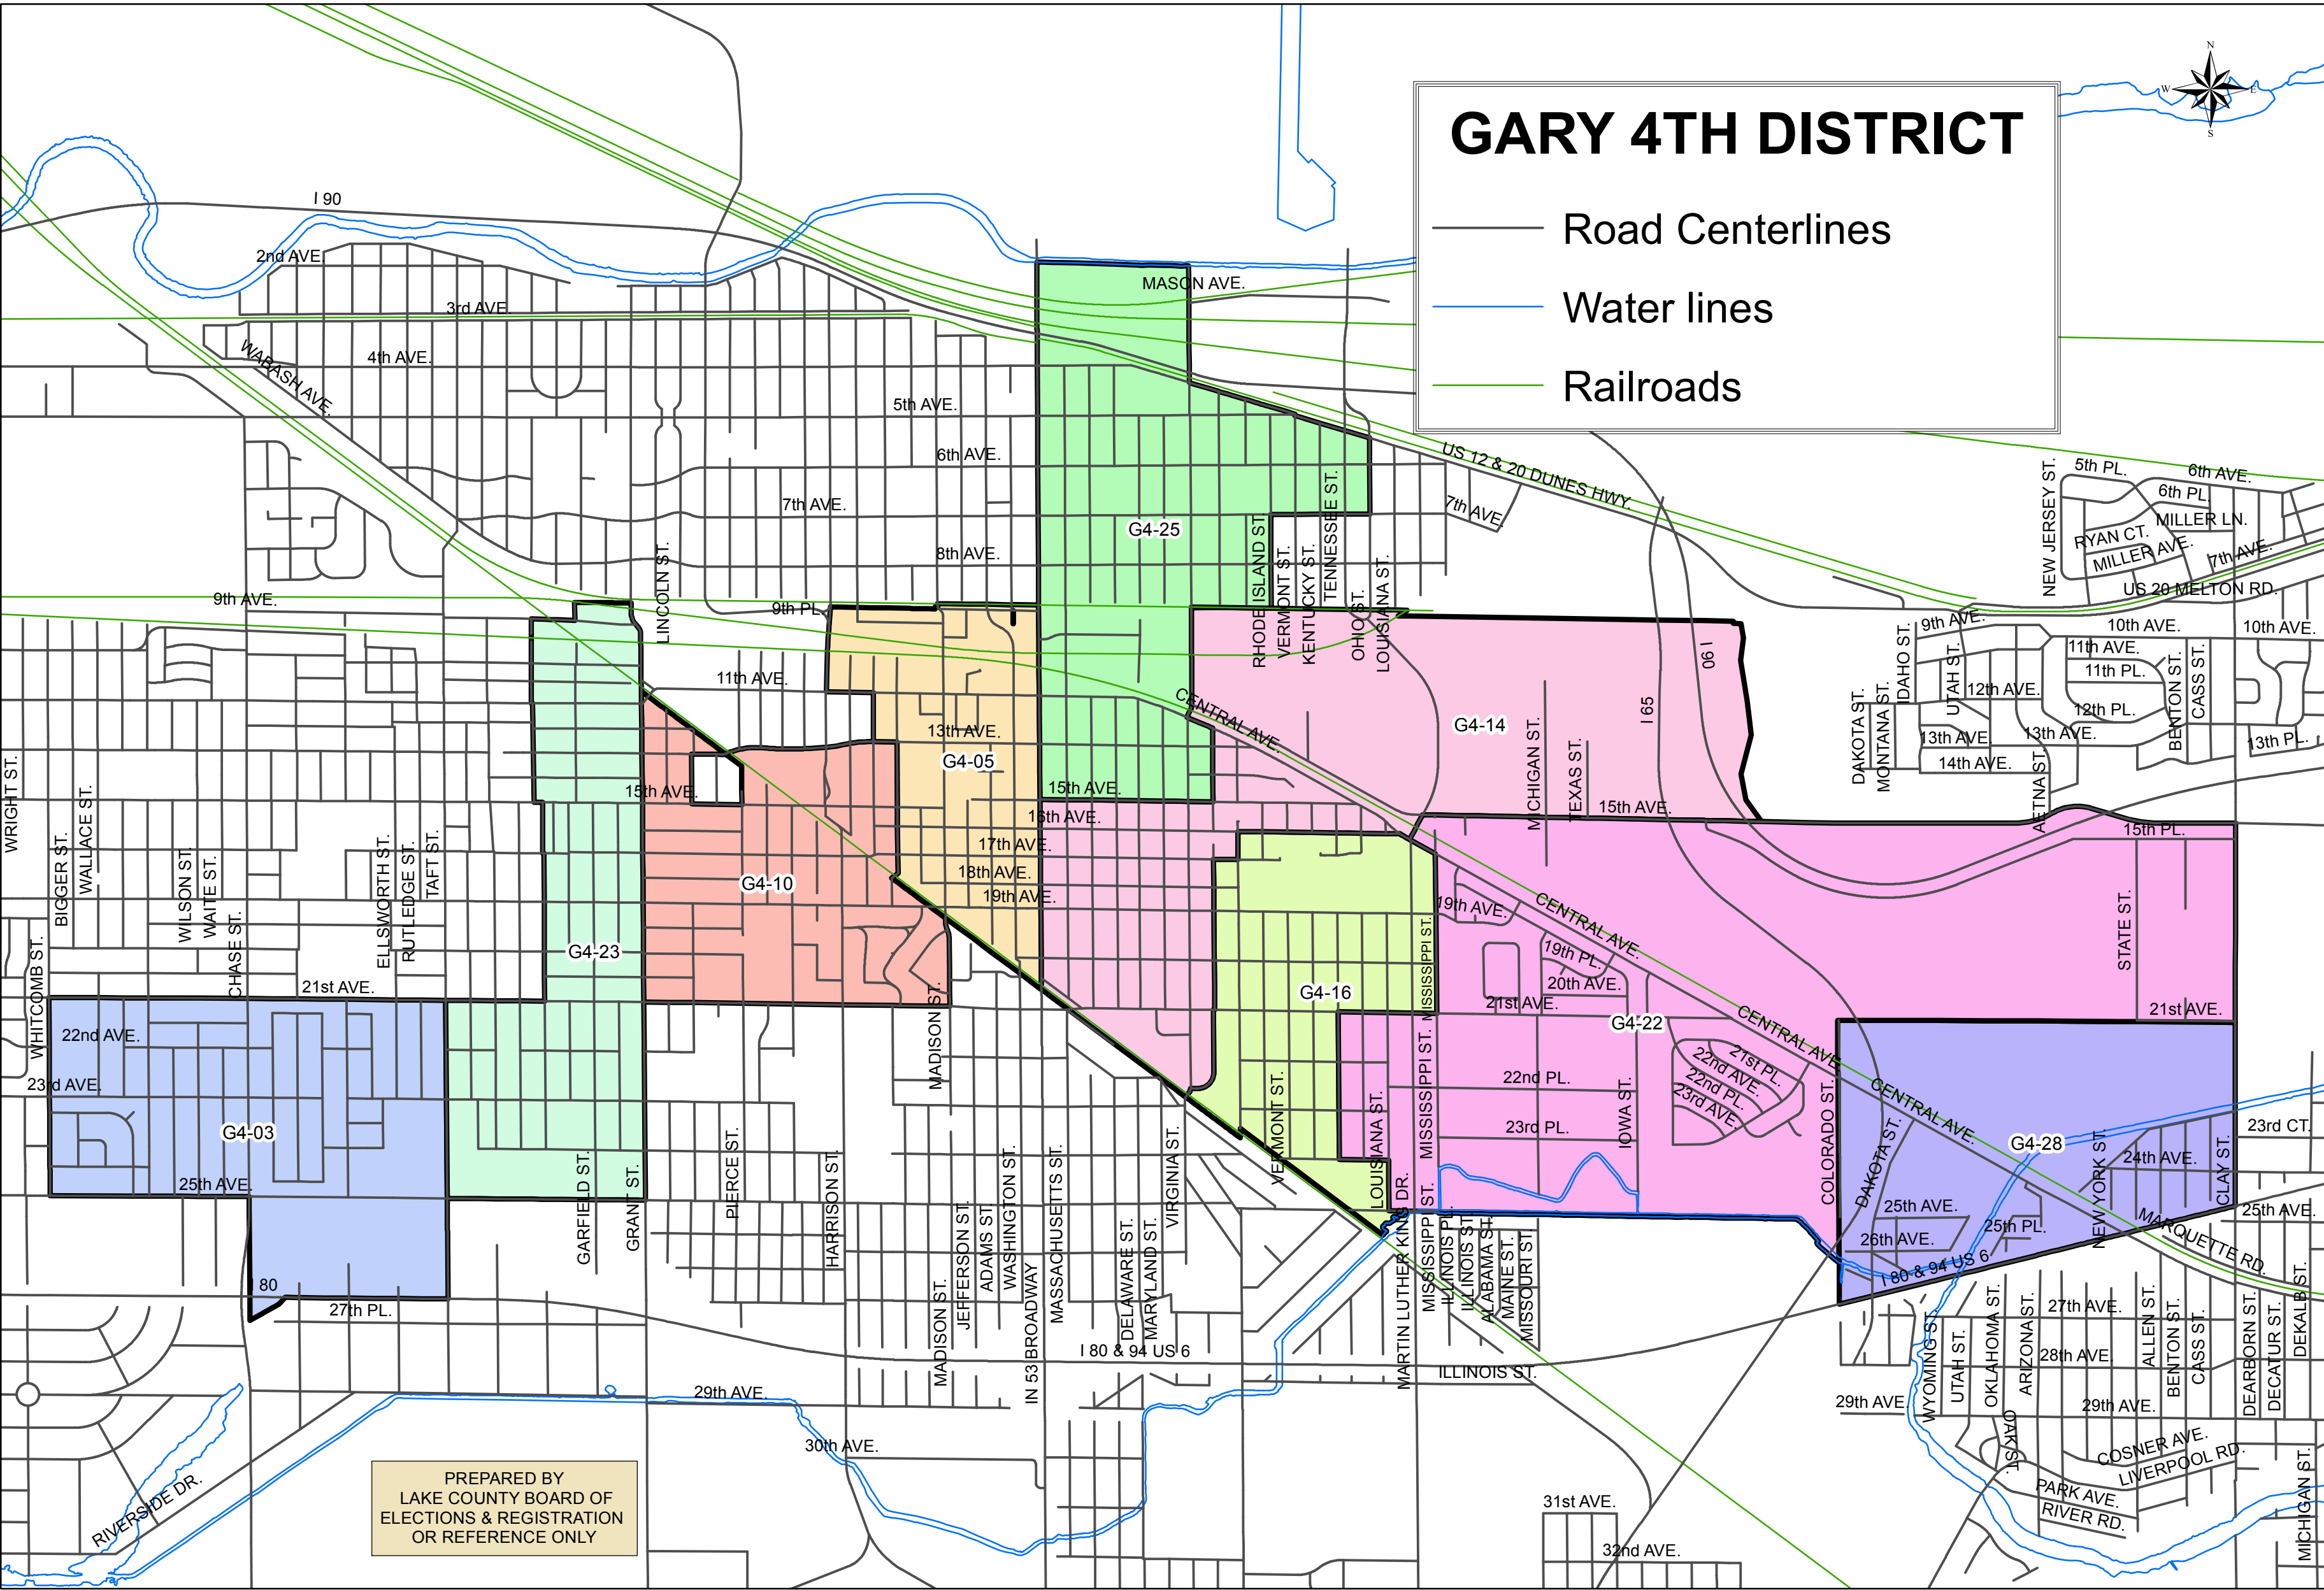

GARY 4TH DISTRICT

- Road Centerlines
- Water lines
- Railroads

PREPARED BY
LAKE COUNTY BOARD OF
ELECTIONS & REGISTRATION
OR REFERENCE ONLY