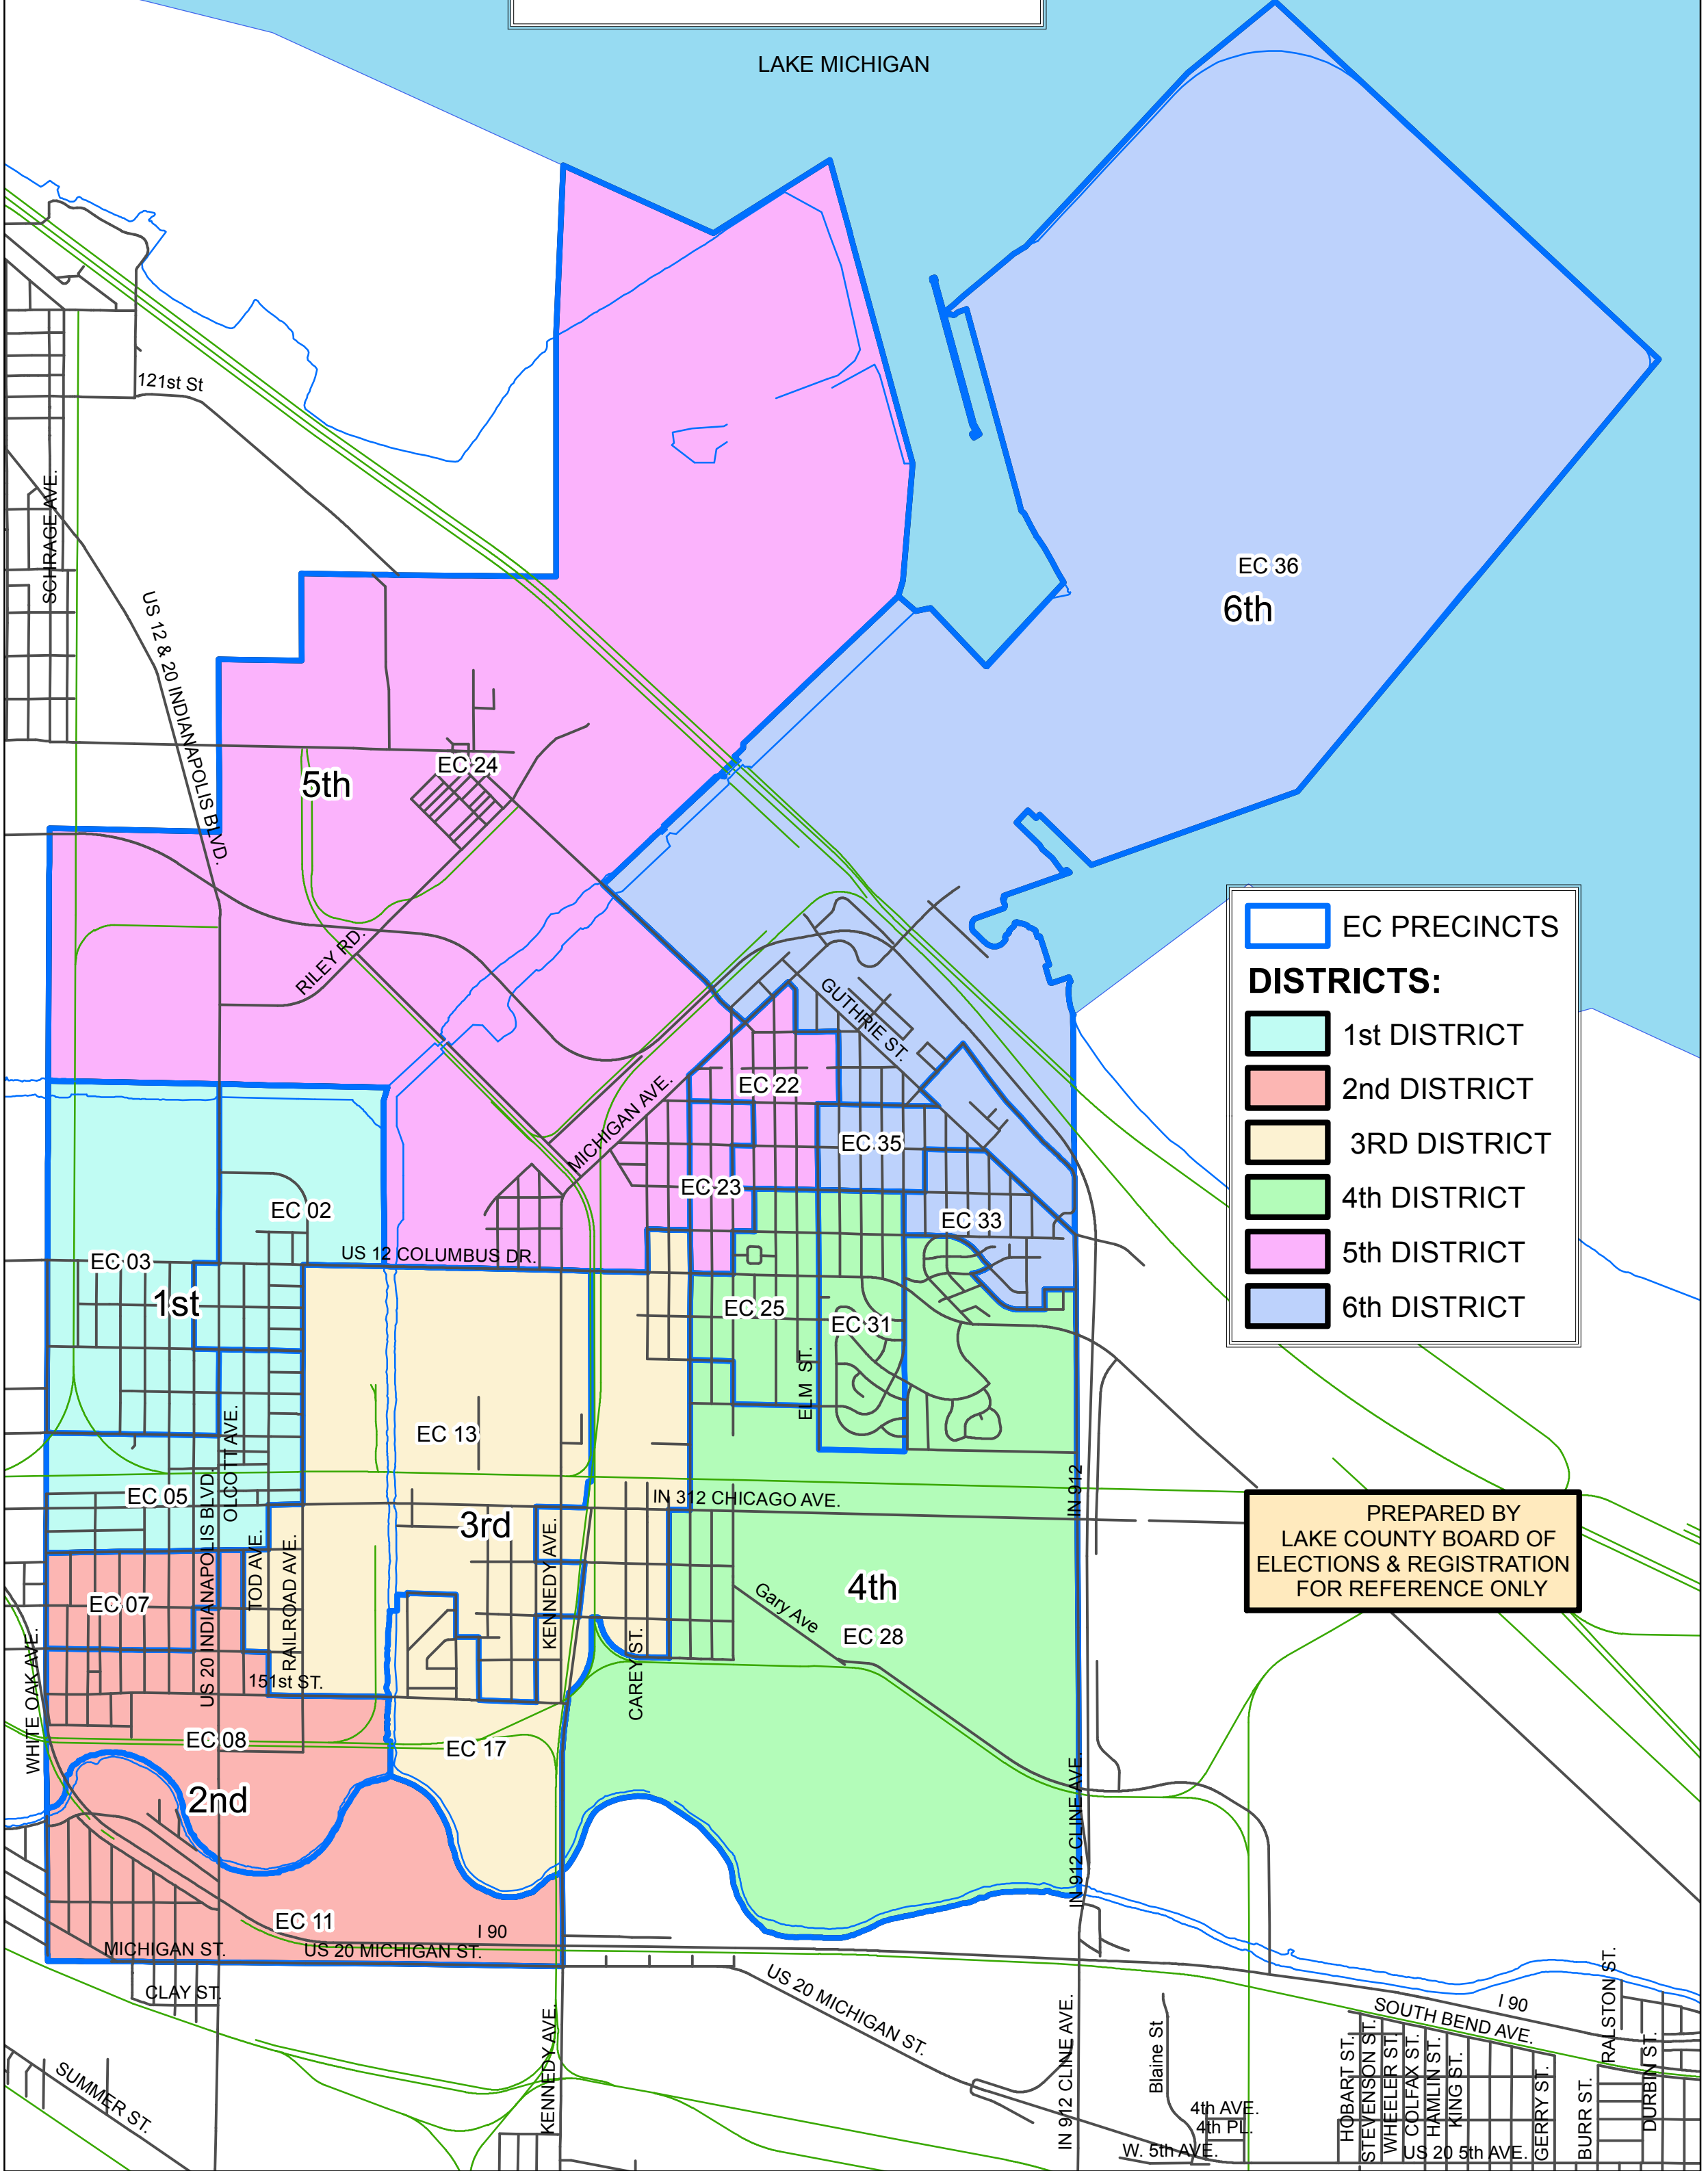

CITY OF EAST CHICAGO

- Road Centerlines
- Water lines
- Railroads

LAKE MICHIGAN

- EC PRECINCTS
- DISTRICTS:**
- 1st DISTRICT
- 2nd DISTRICT
- 3RD DISTRICT
- 4th DISTRICT
- 5th DISTRICT
- 6th DISTRICT

PREPARED BY
LAKE COUNTY BOARD OF
ELECTIONS & REGISTRATION
FOR REFERENCE ONLY