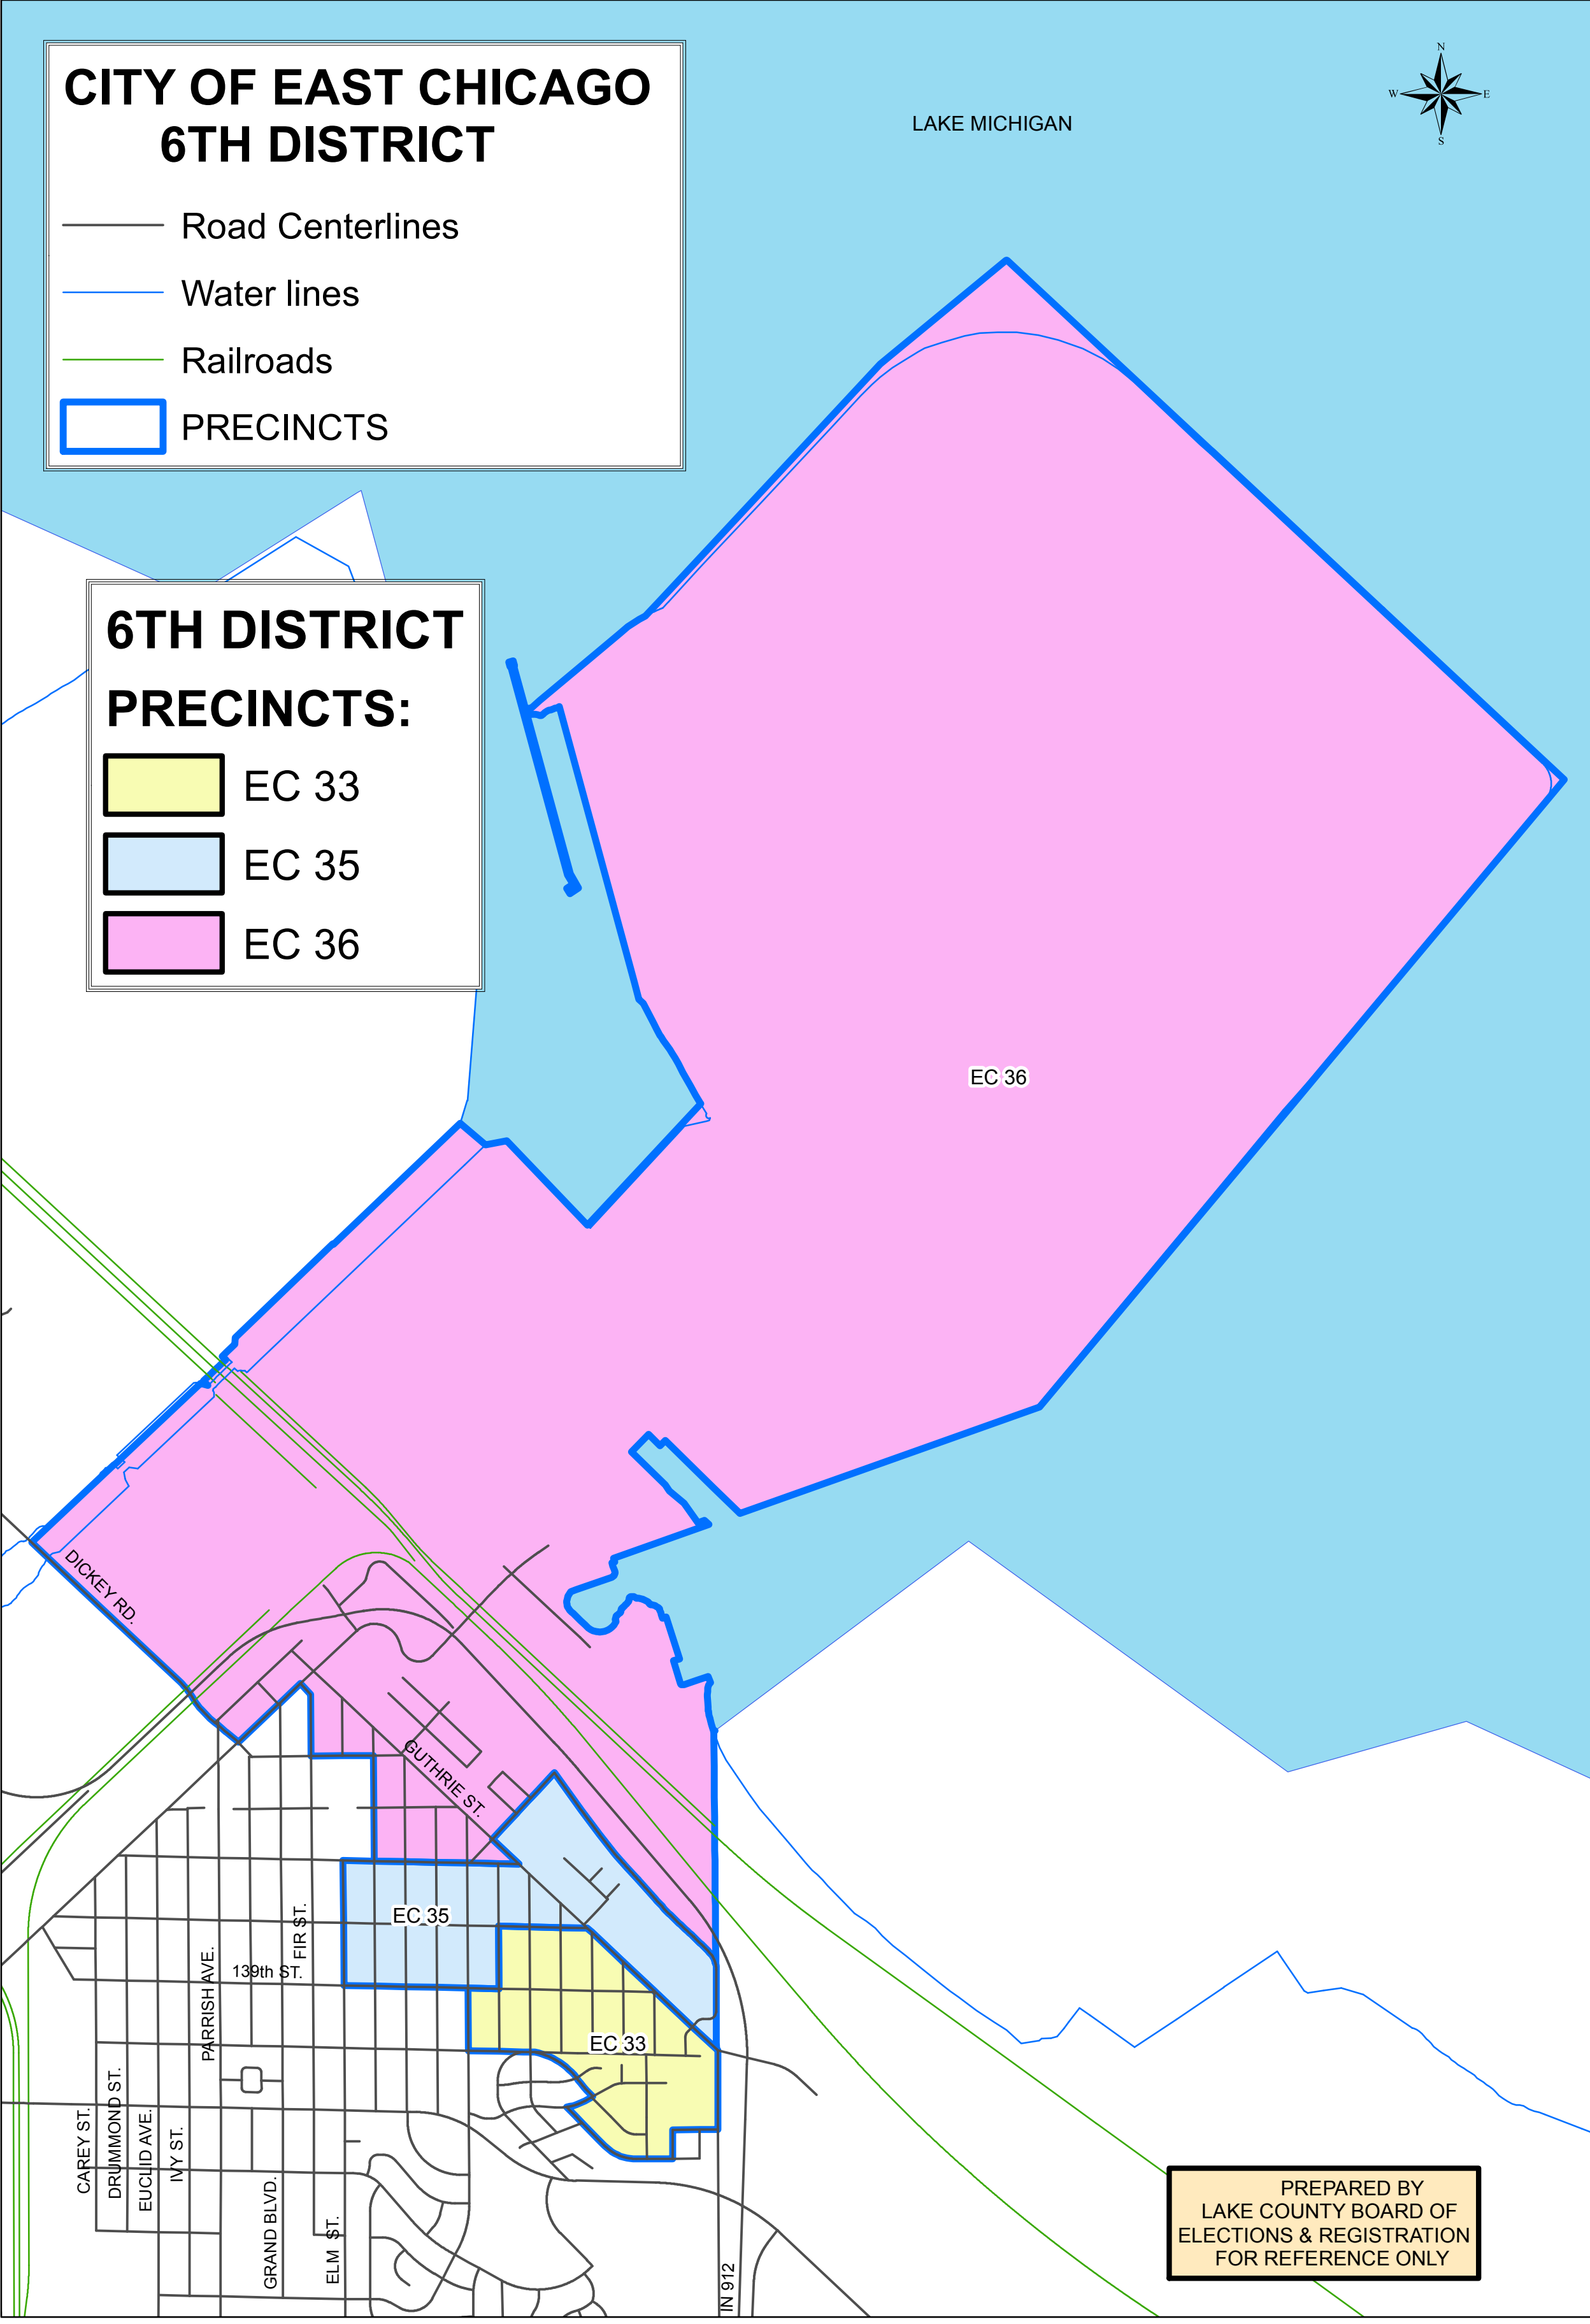

CITY OF EAST CHICAGO 6TH DISTRICT

- Road Centerlines
- Water lines
- Railroads
- ▭ PRECINCTS

LAKE MICHIGAN

6TH DISTRICT PRECINCTS:

- ▭ EC 33
- ▭ EC 35
- ▭ EC 36

EC 36

EC 35

EC 33

DICKEY RD.

GUTHRIE ST.

139th ST.

CAREY ST.

DRUMMOND ST.

EUCUID AVE.

IVY ST.

PARRISH AVE.

GRAND BLVD.

ELM ST.

FIR ST.

IN 912

PREPARED BY
LAKE COUNTY BOARD OF
ELECTIONS & REGISTRATION
FOR REFERENCE ONLY