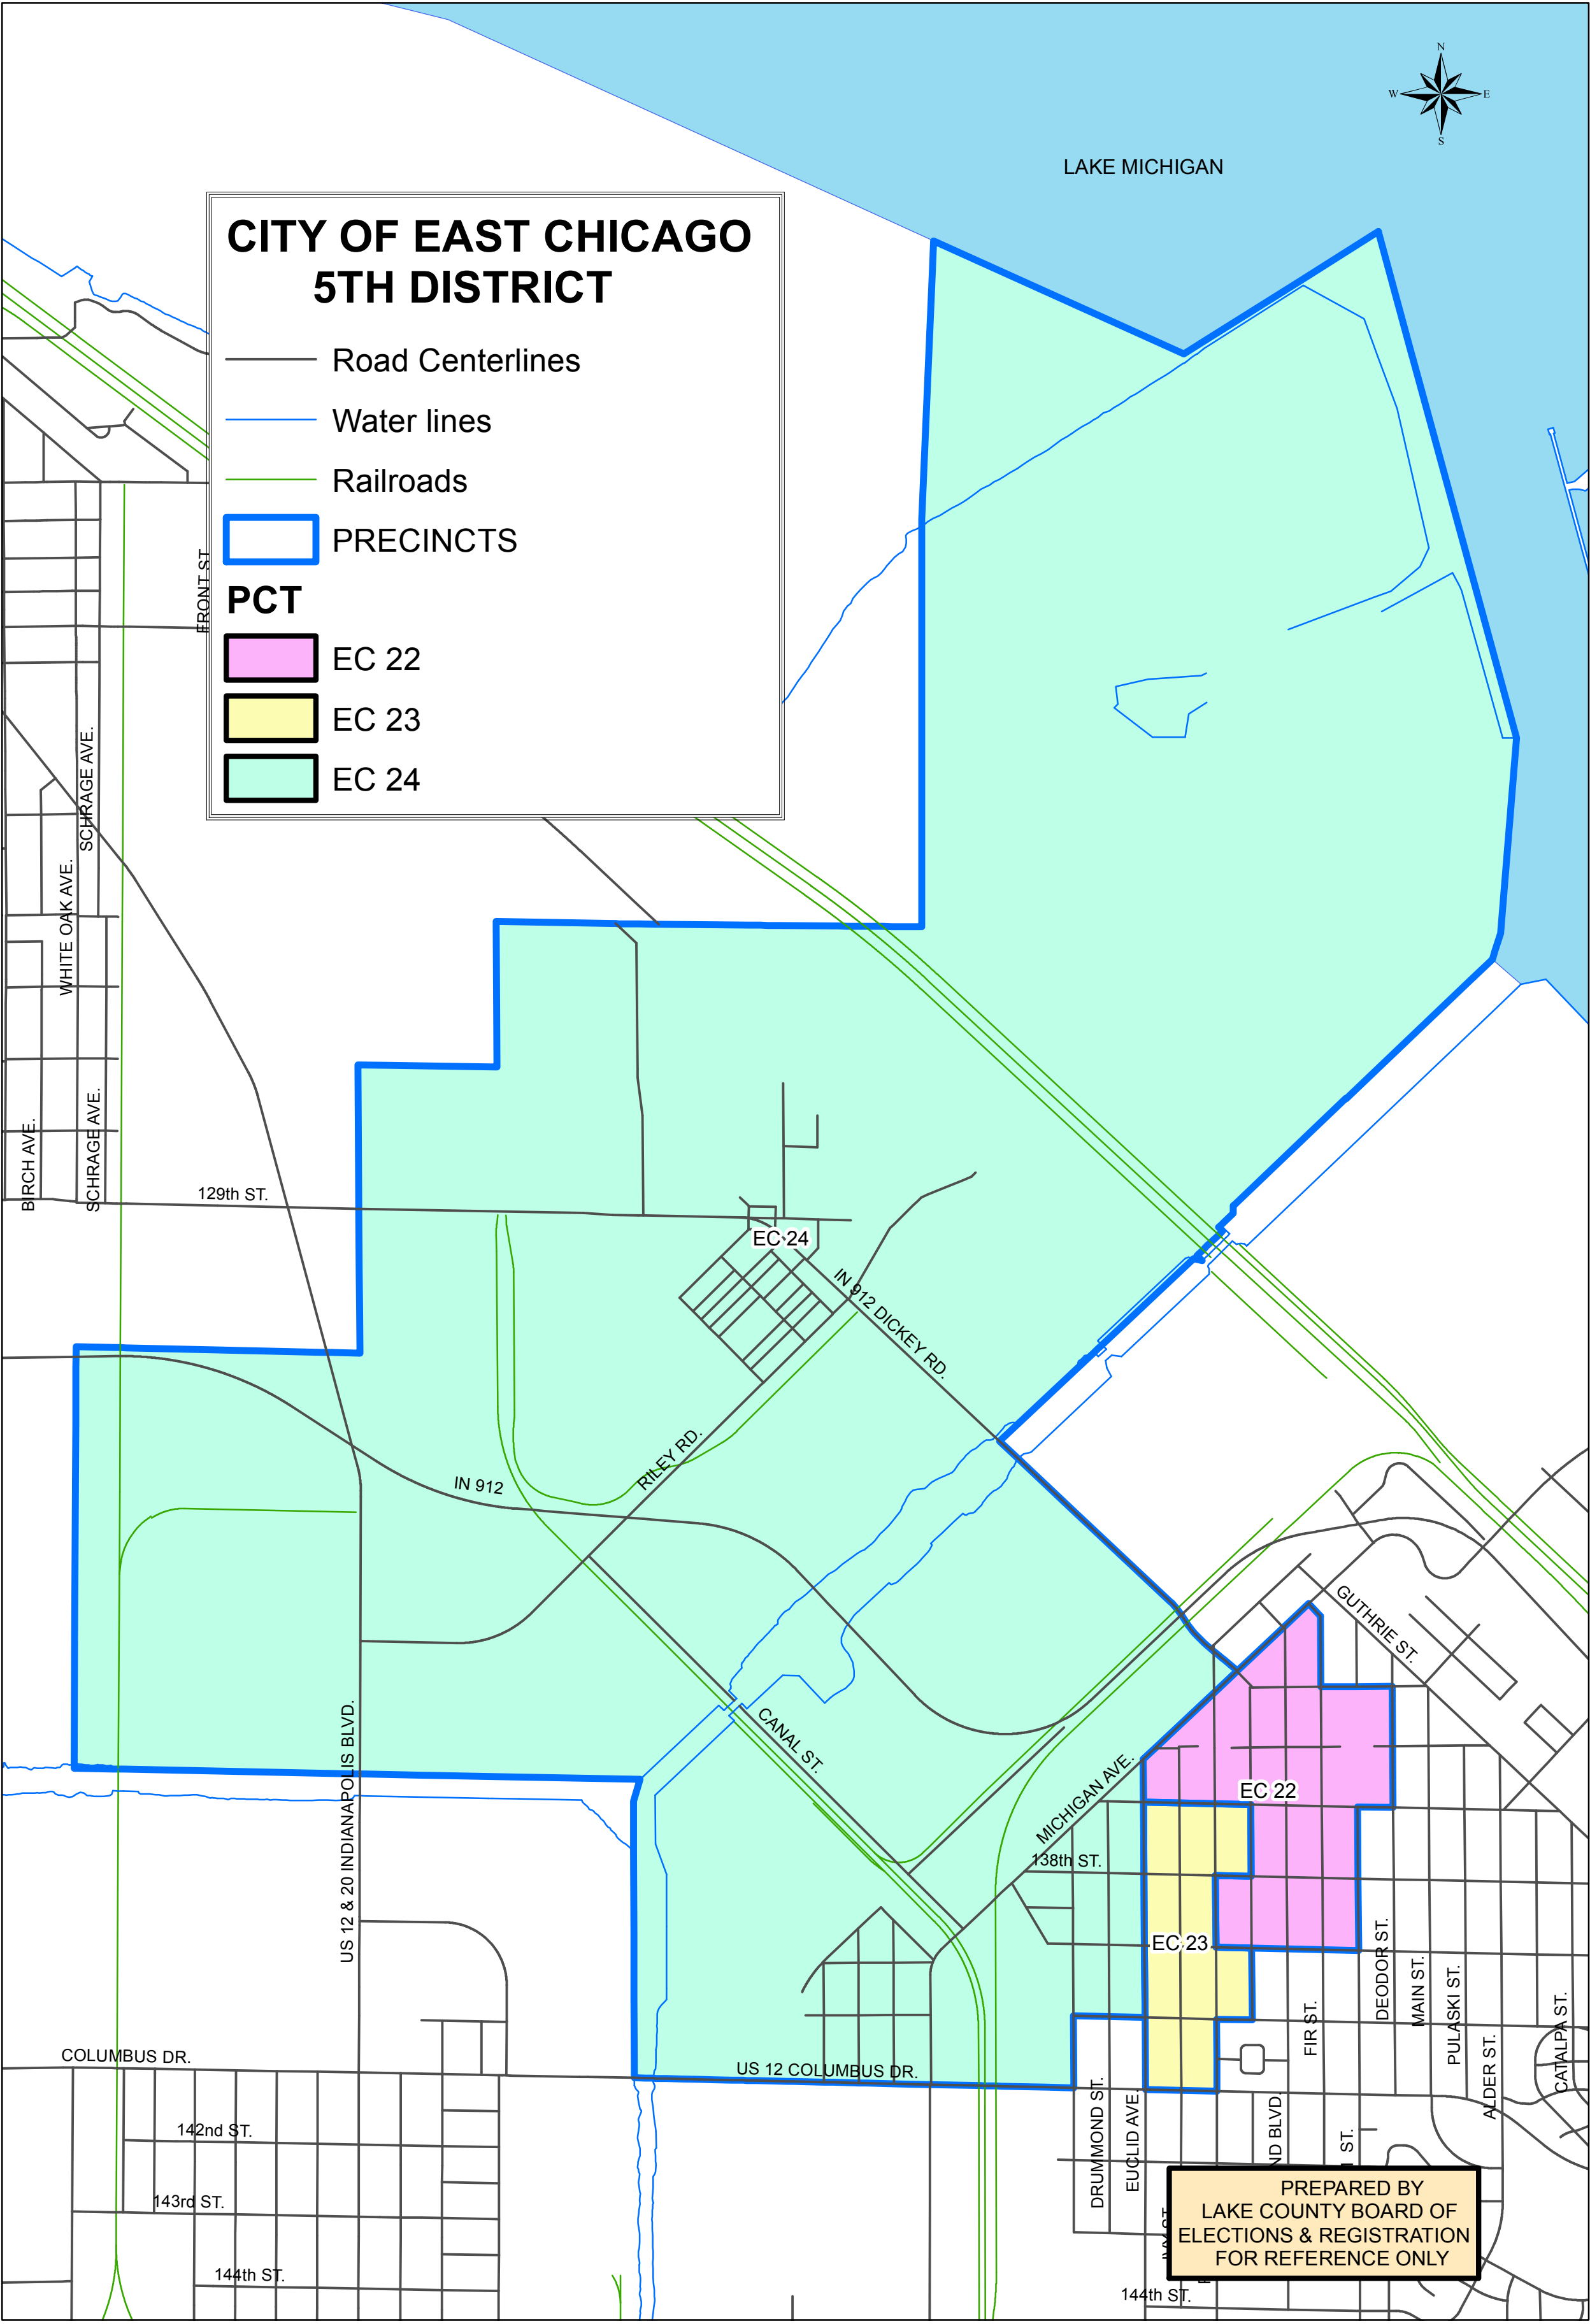

LAKE MICHIGAN

CITY OF EAST CHICAGO 5TH DISTRICT

— Road Centerlines

— Water lines

— Railroads

▭ PRECINCTS

PCT

▭ EC 22

▭ EC 23

▭ EC 24

PREPARED BY
LAKE COUNTY BOARD OF
ELECTIONS & REGISTRATION
FOR REFERENCE ONLY